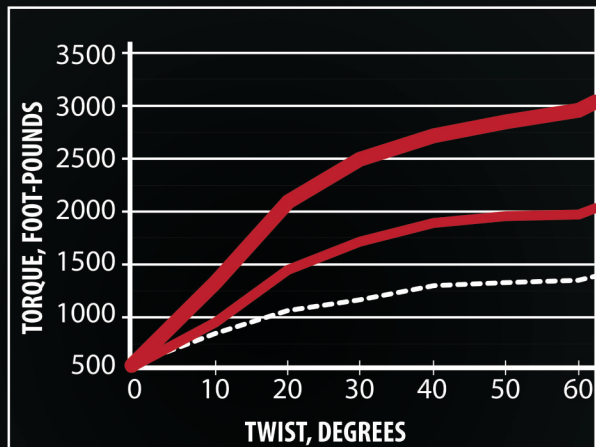

**RIDE CONFIDENTLY
WITH THE NEW...**

MINOTAUR

**SUPER DUTY
AXLES**

**MOTOR
MASTER**
Powersports™
shopmmps.com

Minotaur vs. OEM

ID Bar / Axle Tested

Max / Failure

Minotaur Rear 3275/3150/115°

Minotaur Front 2350/2350/150°

Original Equipment Rhino 1350/1050/130°